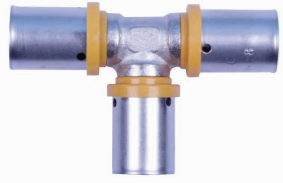

TOTAL 1/2" DEMOUNTABLE FEMALE ADAPTOR

33/DF12

- 1/2" Demountable
- Female Adaptor
- Barcode: 6009538505401

TOTAL ELBOW

33/ELB

- Elbow Piece
- Barcode: 6009538505418

TOTAL EQUAL TEE

33/EQT

- Equal Tee Piece
- Barcode: 6009538505425

TOTAL EQUAL TEE-1620 PEX

TOTAL 1/2" FEMALE ADAPTOR

TOTAL 1/2" FEMALE ELBOW

TOTAL PIPE HOLDER, MOUNTING BRACKET ALUMINIUM

TOTAL 1/2" MALE ELBOW

33/ET1620

- Equal Tee-1620 PEX
- Barcode: 6009538505432