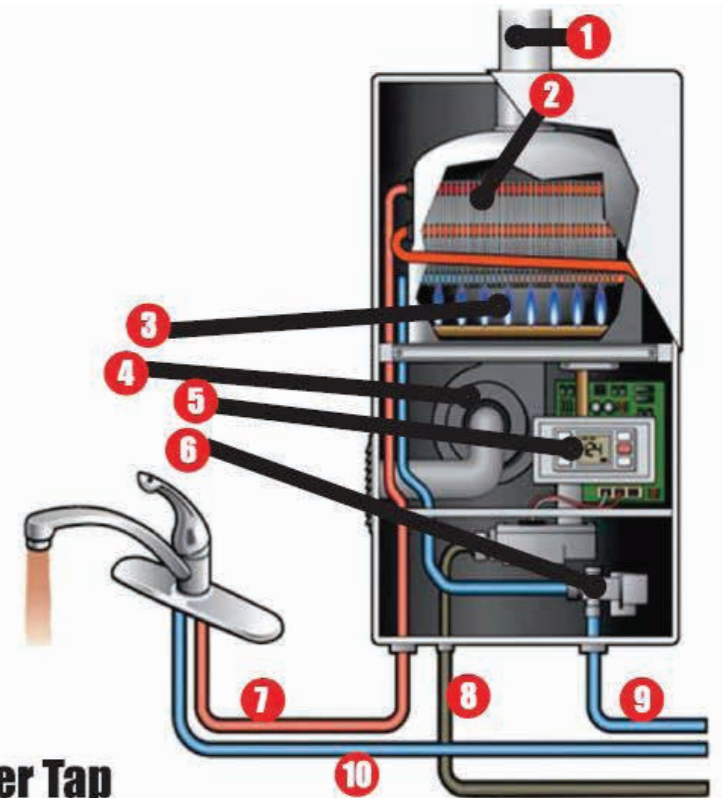

INSTANTANEOUS WATER HEATING

Gas water heaters do not store hot water in bulk which has to be maintained if the water is not being used. The cold water heats up as required, it does this by passing through a heat exchanger where the heat from the gas burner is transferred to the water which then exits the heater via the hot water taps or shower head.

INSTRUCTIONS

HOW IT WORKS

1. Flue
2. Heat Exchanger
3. Burners
4. Flue Fan
5. Control Panel
6. Water Valve
7. Hot Water Outlet Pipe
8. Gas Supply Pipe
9. Cold Water Inlet Pipe
10. Cold Water Pipe to Mixer Tap