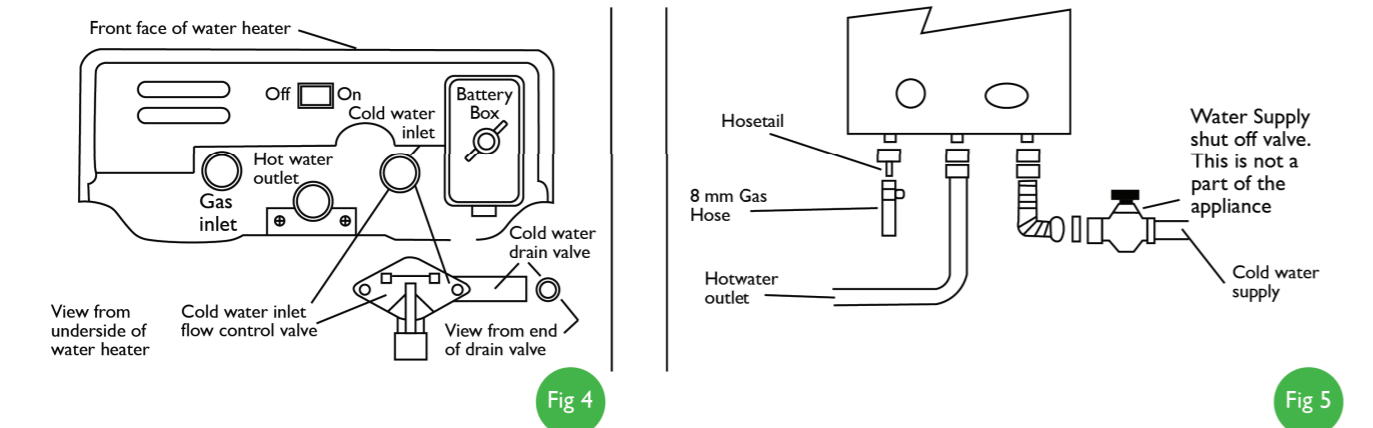

WHY CHOOSE TOTAL?

- Gas specialist since 1980
- National footprint
- Safe appliance member
- Approved products by LPGSA
- 1 year guarantee
- Approved safe appliance
- Reliable national after-sales network

INSTANTANEOUS WATER HEATING

Gas water heaters do not store hot water in bulk which has to be maintained if the water is not being used. The cold water heats up as required, it does this by passing through a heat exchanger where the heat from the gas burner is transferred to the water which then exits the heater via the hot water taps or shower head.

INSTRUCTIONS