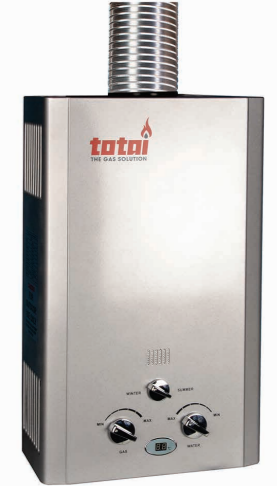

- 2 Burner hotplate
- Stainless steel and black
- 8 Head high efficiency burner
- Auto ignition
- Safe appliance approved
- Dimensions: 710x365mm
- Barcode: 6009538507467

TOTAL 4 BURNER STAINLESS STEEL TABLE TOP GAS STOVE

26/004SS

- 4 Burner hotplate
- Stainless steel body with splash back
- Brass burner caps
- Rubber feet
- Auto ignition
- Safe appliance approved
- Dimensions: 160x490x500mm
- Barcode: 6009538500833

TOTAL ECO COOKER TOP

GAS

TOTALI 5L BATTERY IGNITION GAS GEYSER

13/GWH5L

- 5L gas geyser
- 5 Litres of hot water per minute
- Suitable for one basin
- Includes flu pipe
- Type D outdoor installation
- Included LED display
- Barcode: 6009538500284

TOTALI 10L BATTERY IGNITION GAS GEYSER

13/GWH10L

- 10L gas geyser
- 10 Litres of hot water per minute
- Suitable for bath/shower
- Includes flu pipe
- Type D outdoor installation
- Included LED display
- Barcode: 6009538500178