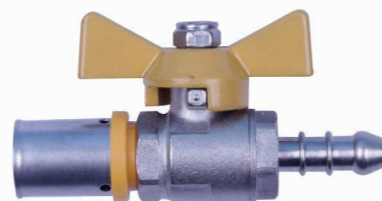

33/M38

- 1/2" Male Adaptor 1620 PEX
- Barcode: 6009538505531

33/M12

- 1/2" Male Adaptor
- Barcode: 6009538505517

TOTAL PEX BALL VALVE - INLINE

33/PBV1216

- PEX Ball Valve Inline
- Barcode: 6009538505555

TOTAL PEX BALL VALVE INCL HOSETAIL