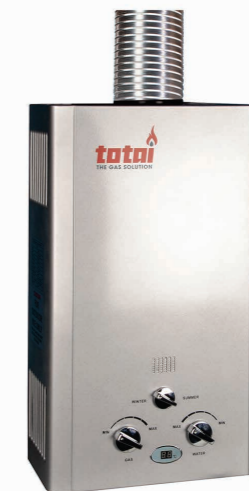

TOTALI 20L GAS GEYSER WITH ELECTRONIC CONTROL

13/GWH20L

- 20L gas geyser
- 20 Litres of hot water per minute
- Suitable for 2-3 outlet points
- Requires electrical connection
- Electrical control unit for temperature and water flow
- Includes flu pipe
- Type B: indoor installation
- Included LED display
- Barcode: 6009538500352

TOTALI 16L BATTERY IGNITION GEYSER

13/GWH16LCB

- 16L gas geyser
- 16 Litres of hot water per minute
- Suitable for two outlet points
- Includes flu pipe
- Type D outdoor installation
- Included LED display
- Barcode: 6009538500345