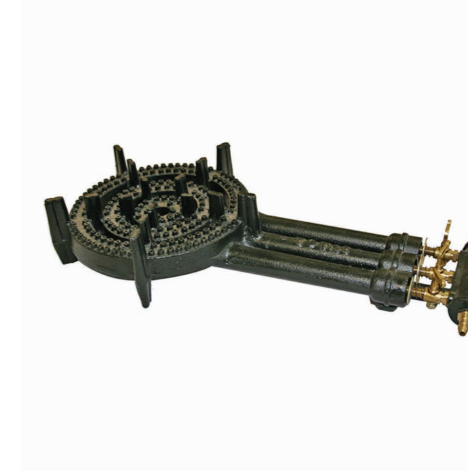

TOTAL C40 TRIPLE RING BURNER

19/C40

- Triple ring burner
- Size: 500x270x92mm
- Weight: 5.8kg
- BTU: 44.160
- LPG: 0.92kg/hr
- Barcode: 6009538500949