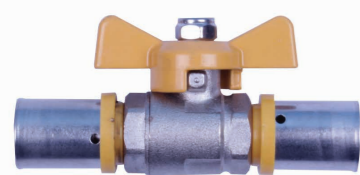

TOTAL PEX BALL VALVE - INLINE

33/PBV1216

- PEX Ball Valve Inline
- Barcode: 6009538505555