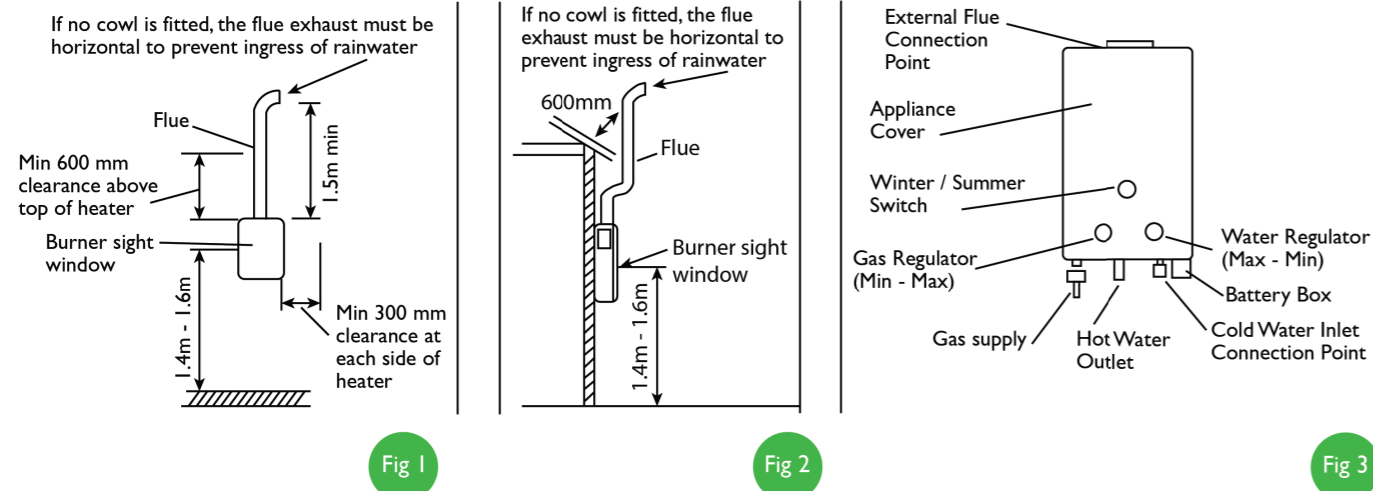

WHY CHOOSE TOTAL?

- Gas specialist since 1980
- National footprint
- Safe appliance member
- Approved products by LPGSA
- 1 year guarantee
- Approved safe appliance
- Reliable national after-sales network

INSTANTANEOUS WATER HEATING

Gas water heaters do not store hot water in bulk which has to be maintained if the water is not being used. The cold water heats up as required, it does this by passing through a heat exchanger where the heat from the gas burner is transferred to the water which then exits the heater via the hot water taps or shower head.

INSTRUCTIONS