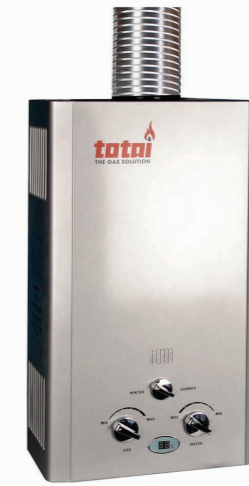

20/CA8

- Double burner
- Flat steel boiling table
- Barcode: 6009538500864

**TOTALI CA9 THREE BURNER
ANGLE IRON BOILING TABLE**

20/CA9

- Triple burner
- Flat steel boiling table
- Barcode: 6009538501328

GAS WATER HEATERS

GAS

TOTALI 5L BATTERY IGNITION GAS GEYSER

13/GWH5L

- 5L gas geyser
- 5 Litres of hot water per minute
- Suitable for one basin
- Includes flu pipe
- Type D outdoor installation
- Included LED display
- Barcode: 6009538500284